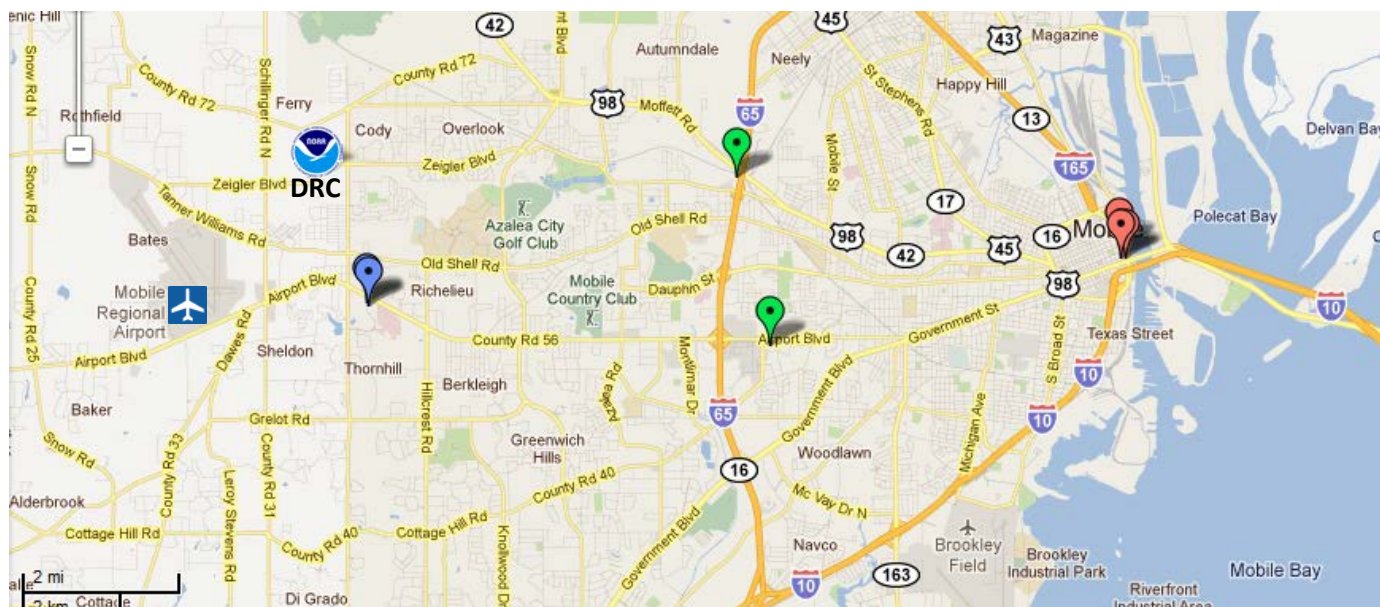

### Downtown Mobile Lodging – 25 minute drive

#### [Renaissance Mobile Riverview Plaza Hotel](#)

64 South Water Street  
Mobile, AL 36602  
(251) 438-4000

#### [Hampton Inn & Suites Downtown Mobile Historic District](#)

62 South Royal Street  
Mobile, AL 36602  
(251) 436-8787

 Homewood Suites by Hilton Mobile

 Hampton Inn & Suites Mobile – Providence Park/Airport Hotel

 Mobile Marriott

 Wingate by Wyndham Mobile

 Hampton Inn & Suites Downtown Mobile Historic District

 The Battle House Renaissance Mobile Hotel & Spa

 Renaissance Mobile Riverview Plaza Hotel